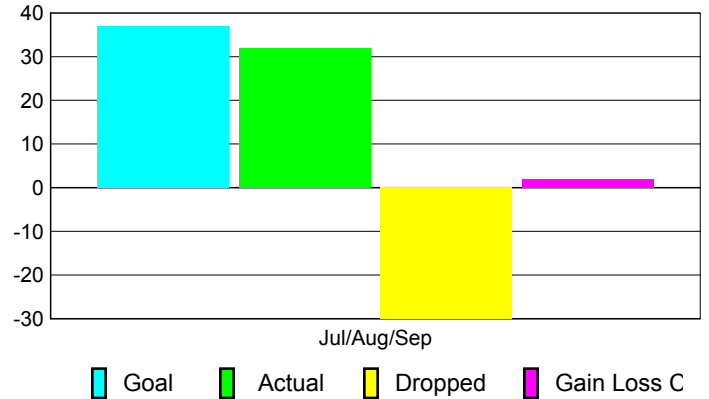

Membership Results 2010-2011

Goal, New, Dropped, Gain/Loss